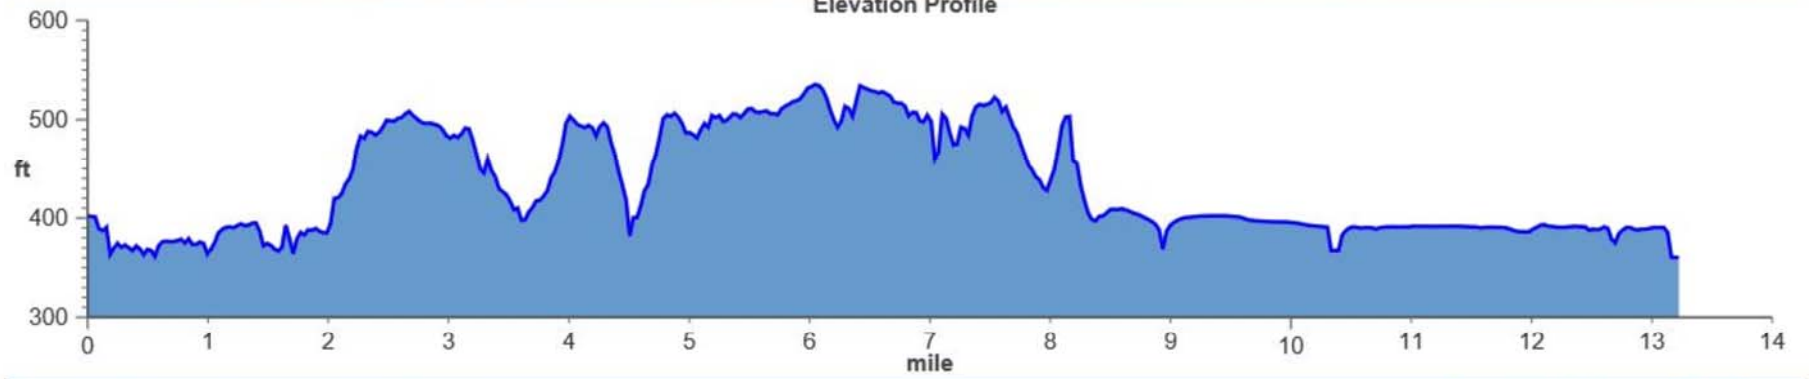

Elevation Profile

Elevation: +977.3 ft / -1019.3 ft / net: -42 ft

Powered by RunningAHEAD.com