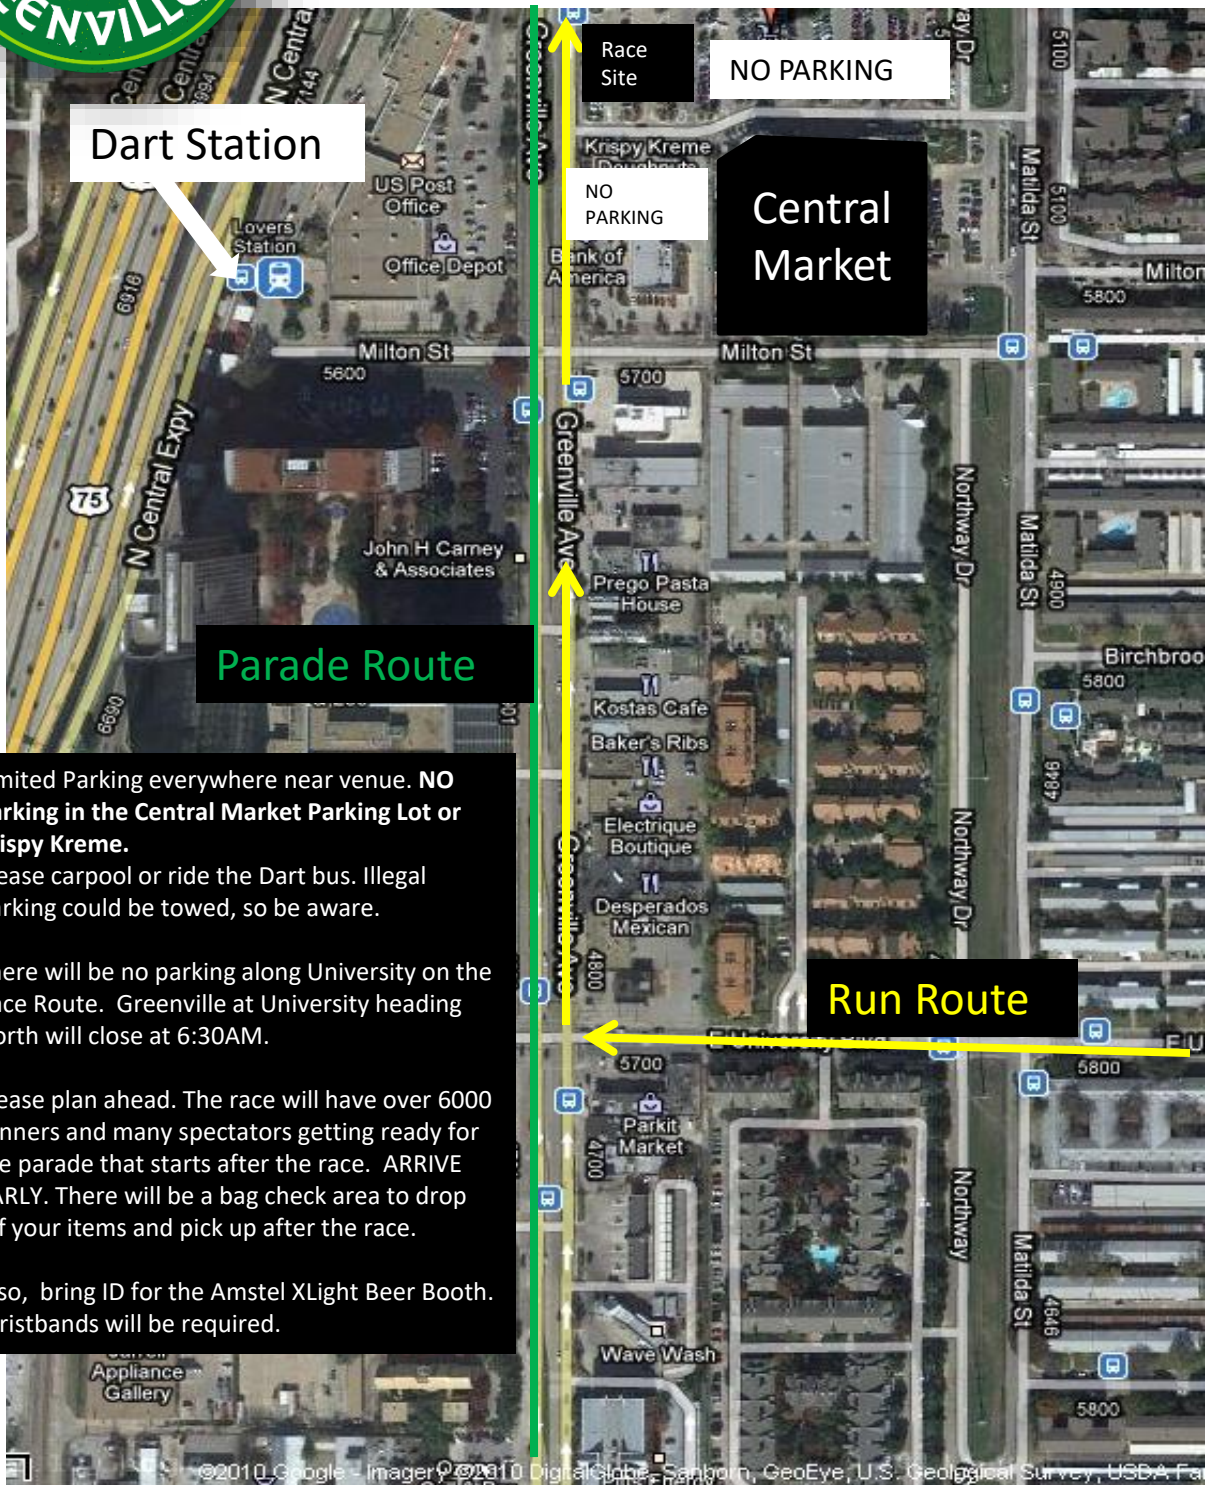

PARTICIPANT PARKING

Dart Station

NO PARKING

NO PARKING

Central Market

Parade Route

Run Route

Limited Parking everywhere near venue. **NO Parking in the Central Market Parking Lot or Krispy Kreme.**

Please carpool or ride the Dart bus. Illegal parking could be towed, so be aware.

There will be no parking along University on the Race Route. Greenville at University heading North will close at 6:30AM.

Please plan ahead. The race will have over 6000 runners and many spectators getting ready for the parade that starts after the race. **ARRIVE EARLY.** There will be a bag check area to drop off your items and pick up after the race.