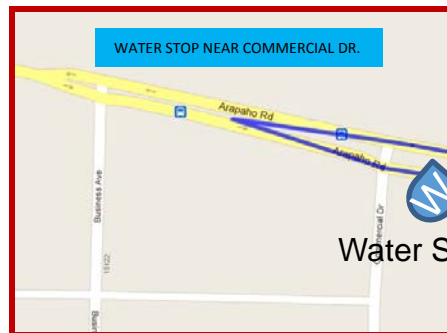

HOTCAKE HUSTLE 5K/10K COURSE

8:30 START TIME