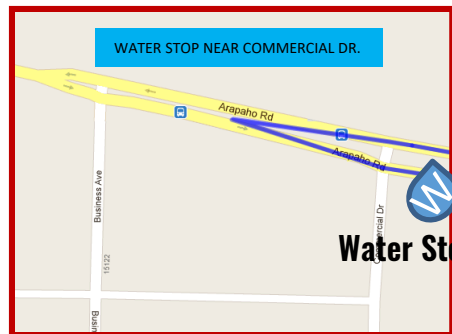

HOTCAKE HUSTLE 5K/10K COURSE

8:30 START TIME