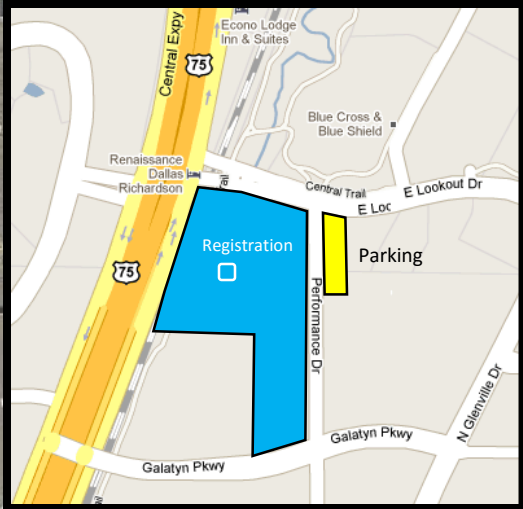

PARKING

Saturday June 17, 2017

Use Bank Of America Entrance

From
75

Enter Area Using
E Lookout Dr. off of
northbound 75 access
road

NOT
Galatyn Pkwy

DART
USES RED AND ORANGE
LINES. DROPS YOU OFF
AT THE PLAZA

BANK OF AMERICA
PARKING GARAGE

Registration 6:30AM - 1-mile Fun Run 7:45AM - 5K 8:00AM

BEST ALTERNATIVE TO PARKING Galatyn Park Station Richardson, TX 75082

Uses: Orange and Red Lines

<http://www.dart.org/riding/stations/galatynparkstation.asp>