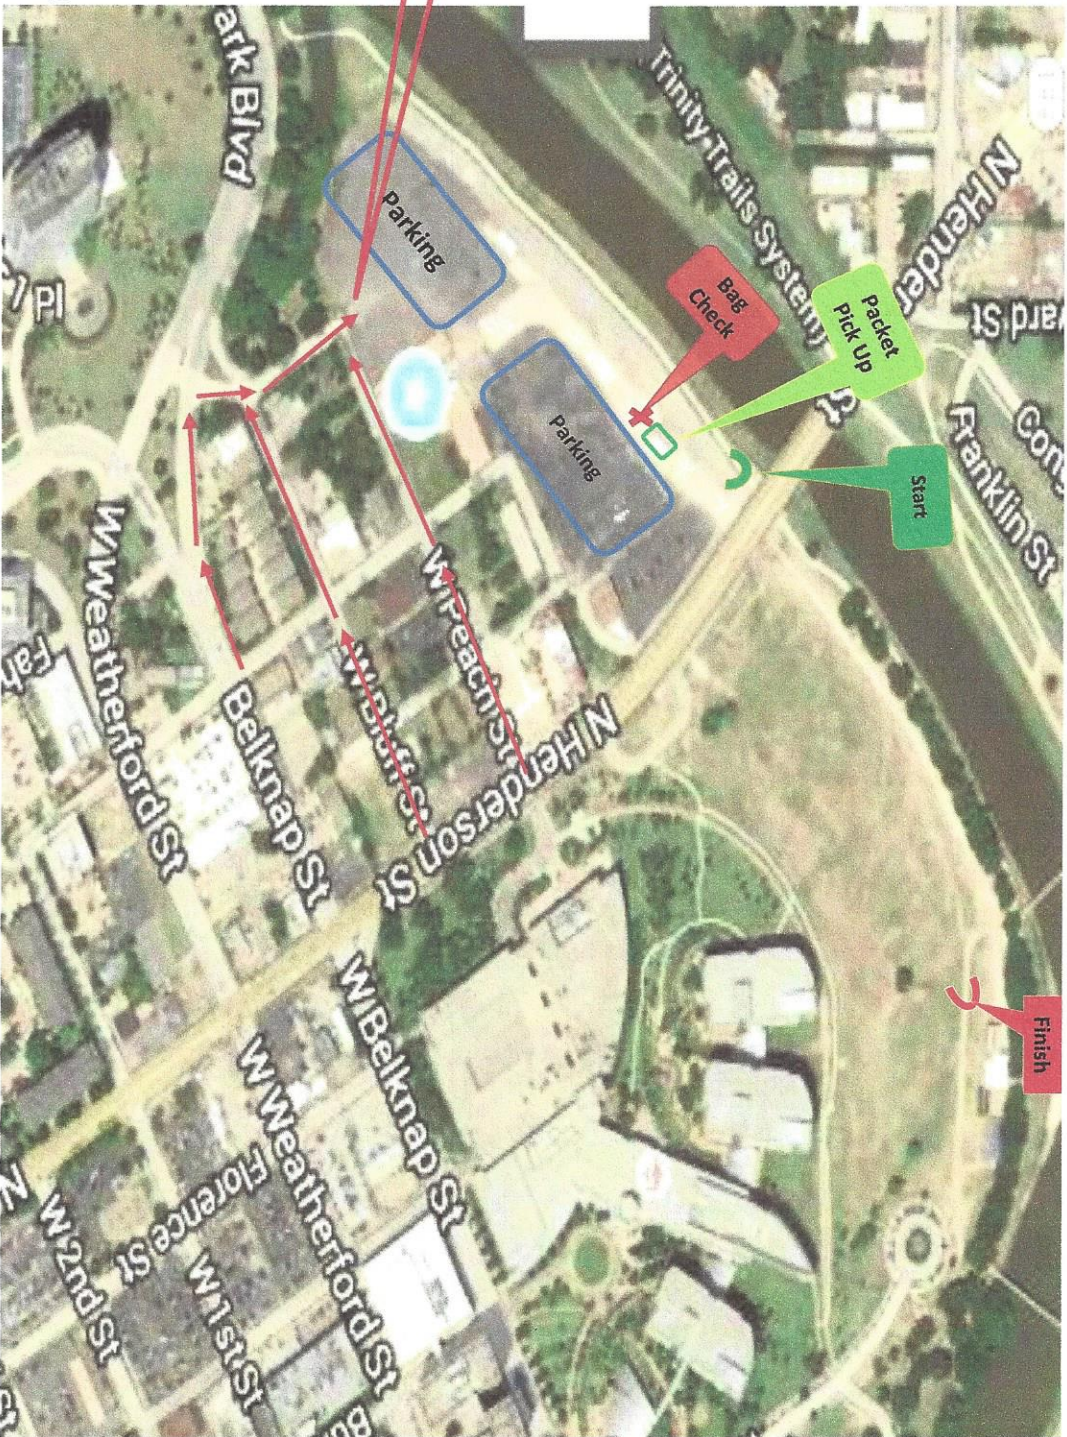

# PARTICIPANT PARKING MAP

PARTICIPANT'S  
This will be YOUR  
ONLY ENTRANCE  
IN

**PANTHER**  
ISLAND PAVILION  
395 Purcey St  
Fort Worth, TX 76102